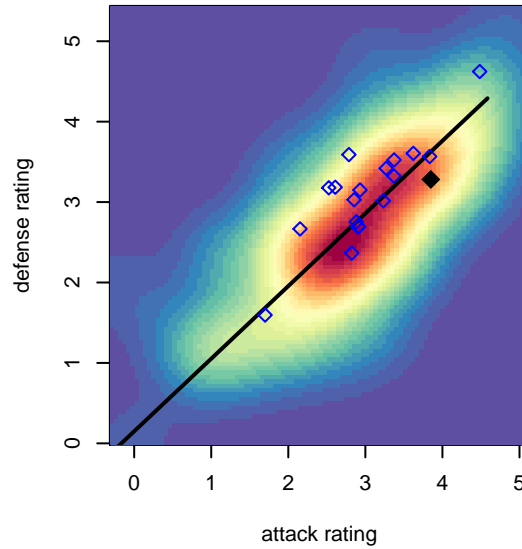

Harbor Premier Green G01

Harbor FC
 Gig Harbor, WA
 G01 total strength=1829
 attack=46.97 defense=26.62
 fall league = RCL G01 Div 2
 notes= Megson 2013, 2014

alt names used:
 Harbor Premier G01
 Harbor Soccer GU12 Green

Venues played:
 2017 RVS Classic GU17-19
 2017 Nike Crossfire Challenge Super Group U'
 2017 Mt Hood Challenge U19 Premier
 2017 RCL G01 Div 2
 2017 PacNW Winter Classic Premier G01

Harbor Premier Green G01
 Dots are actual minus expected GF (blue circles) and GA (red triangles).
 Blue line is smoothed change in attack strength. Red is smoothed change in defense strength.

**attack and defense variance (black dot)
relative to other teams
and top 10 in region**

**attack and defense rating
relative to others at age
and all opponents in last 13 months**

Performance relative to 13 month average