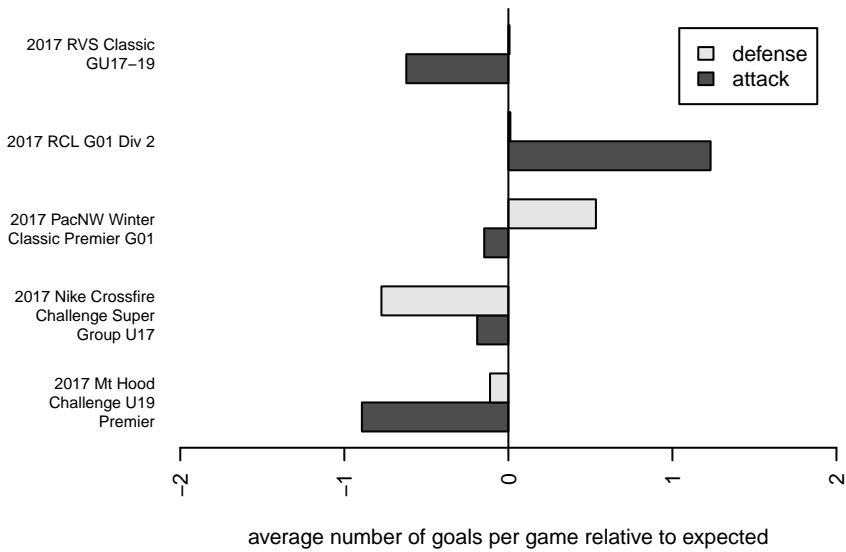

Harbor Premier Green G01

Harbor FC
 Gig Harbor, WA
 G01 total strength=1829
 attack=46.97 defense=26.62
 fall league = RCL G01 Div 2
 notes= Megson 2013, 2014

alt names used:
 Harbor Premier G01
 Harbor Soccer GU12 Green

Venues played:
 2017 RVS Classic GU17-19
 2017 Nike Crossfire Challenge Super Group U'
 2017 Mt Hood Challenge U19 Premier
 2017 RCL G01 Div 2
 2017 PacNW Winter Classic Premier G01

Harbor Premier Green G01
 Dots are actual minus expected GF (blue circles) and GA (red triangles).
 Blue line is smoothed change in attack strength. Red is smoothed change in defense strength.

**attack and defense variance (black dot)
relative to other teams
and top 10 in region**

**attack and defense rating
relative to others at age
and all opponents in last 13 months**

Performance relative to 13 month average