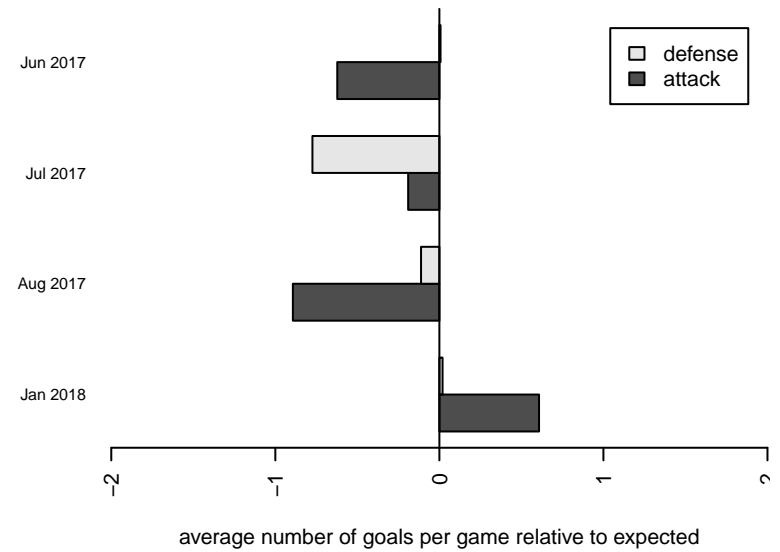

Performance relative to 13 month average