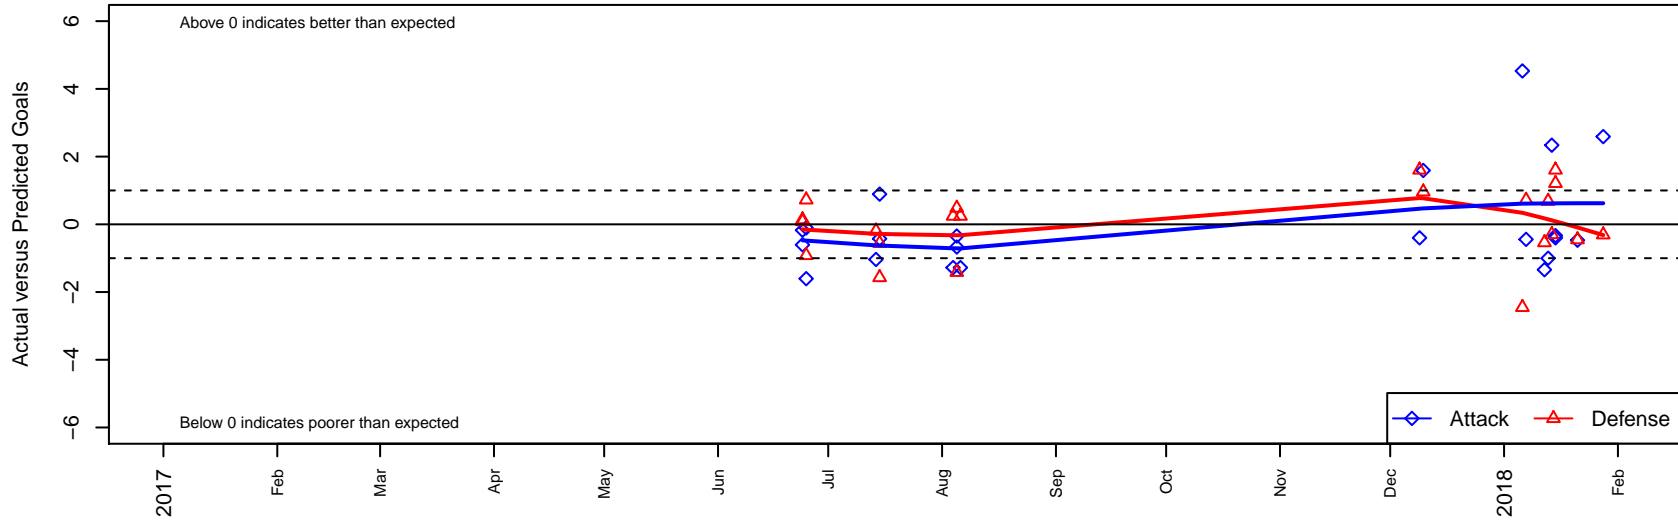

Harbor Premier Green G01

Harbor FC
 Gig Harbor, WA
 G01 total strength=1829
 attack=46.97 defense=26.62
 fall league = RCL G01 Div 2
 notes= Megson 2013, 2014

alt names used:
 Harbor Premier G01
 Harbor Soccer GU12 Green

Venues played:
 2017 RVS Classic GU17-19
 2017 Nike Crossfire Challenge Super Group U'
 2017 Mt Hood Challenge U19 Premier
 2017 RCL G01 Div 2
 2017 PacNW Winter Classic Premier G01

Harbor Premier Green G01
 Dots are actual minus expected GF (blue circles) and GA (red triangles).
 Blue line is smoothed change in attack strength. Red is smoothed change in defense strength.

**attack and defense variance (black dot)
relative to other teams
and top 10 in region**

**attack and defense rating
relative to others at age
and all opponents in last 13 months**

Performance relative to 13 month average