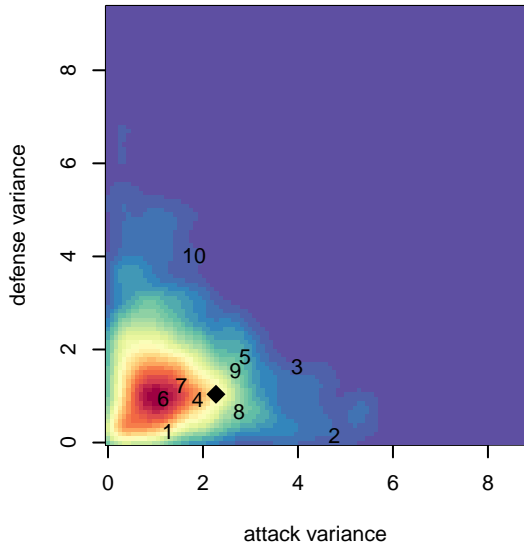

Harbor Premier Green G01

Harbor FC
 Gig Harbor, WA
 G01 total strength=1829
 attack=46.97 defense=26.62
 fall league = RCL G01 Div 2
 notes= Megson 2013, 2014

alt names used:
 Harbor Premier G01
 Harbor Soccer GU12 Green

Venues played:
 2017 RVS Classic GU17-19
 2017 Nike Crossfire Challenge Super Group U'
 2017 Mt Hood Challenge U19 Premier
 2017 RCL G01 Div 2
 2017 PacNW Winter Classic Premier G01

Harbor Premier Green G01
 Dots are actual minus expected GF (blue circles) and GA (red triangles).
 Blue line is smoothed change in attack strength. Red is smoothed change in defense strength.

**attack and defense variance (black dot)
relative to other teams
and top 10 in region**

**attack and defense rating
relative to others at age
and all opponents in last 13 months**

Performance relative to 13 month average