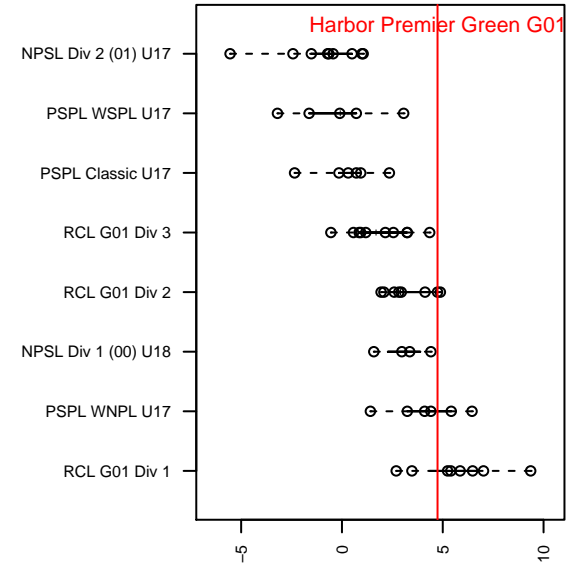

Harbor Premier Green G01

Harbor FC
 Gig Harbor, WA
 G01 total strength=1829
 attack=46.97 defense=26.62
 fall league = RCL G01 Div 2
 notes= Megson 2013, 2014

alt names used:
 Harbor Premier G01
 Harbor Soccer GU12 Green

Venues played:
 2017 RVS Classic GU17-19
 2017 Nike Crossfire Challenge Super Group U'
 2017 Mt Hood Challenge U19 Premier
 2017 RCL G01 Div 2
 2017 PacNW Winter Classic Premier G01

Harbor Premier Green G01
 Dots are actual minus expected GF (blue circles) and GA (red triangles).
 Blue line is smoothed change in attack strength. Red is smoothed change in defense strength.

**attack and defense variance (black dot)
relative to other teams
and top 10 in region**

**attack and defense rating
relative to others at age
and all opponents in last 13 months**

Performance relative to 13 month average